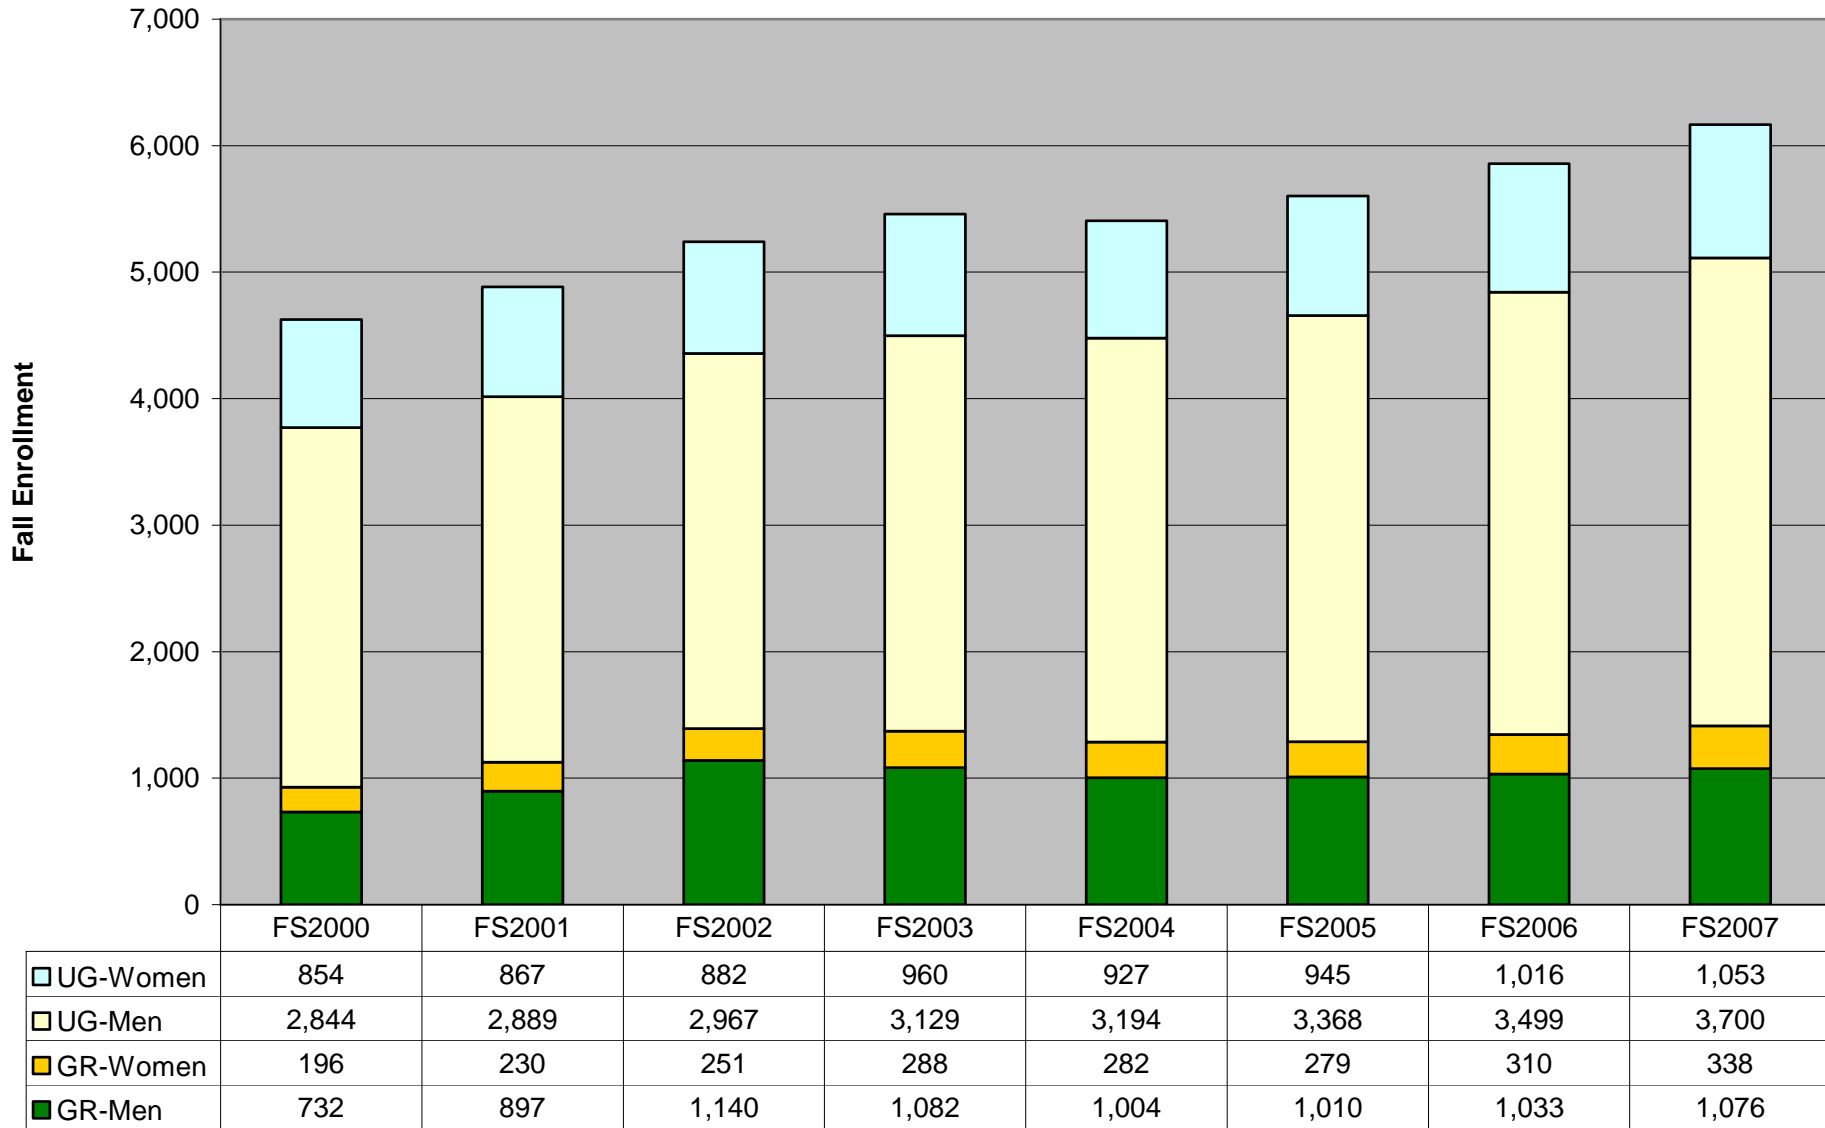

Enrollment Trends by Level

■ Graduate	928	1,127	1,391	1,370	1,286	1,289	1,343	1,414
■ Undergraduate	3,698	3,756	3,849	4,089	4,121	4,313	4,515	4,753

Enrollment Trends by Jurisdiction

	FS2000	FS2001	FS2002	FS2003	FS2004	FS2005	FS2006	FS2007
Off-Campus (Distance)	233	308	392	476	470	500	469	530
Campus	4,393	4,575	4,848	4,983	4,937	5,102	5,389	5,637

Enrollment Trends by In-State and Out-of State

International	590	723	819	749	600	565	585	619
Out of State	906	929	1,031	1,041	1,064	1,092	1,151	1,192
Missouri (In-State)	3,130	3,231	3,390	3,669	3,743	3,945	4,122	4,356

Enrollment Trends by Gender and Level

Enrollment Trends by Gender and Jurisdiction

Male Enrollment Trends by Ethnicity

	FS2000	FS2001	FS2002	FS2003	FS2004	FS2005	FS2006	FS2007
■ White, Non-Hispanic	2,687	2,766	2,938	3,073	3,157	3,350	3,451	3,647
■ Non-Resident International	476	580	671	589	463	434	446	475
■ Hispanic	41	43	64	69	74	97	99	102
■ Black, Non-Hispanic	117	142	152	165	158	173	175	194
■ Asian or Pacific Islander	98	95	106	114	107	115	156	146
■ American Indian / Alaskan Native	17	21	17	20	15	15	16	26
■ Not Specified	140	139	159	181	224	194	189	186