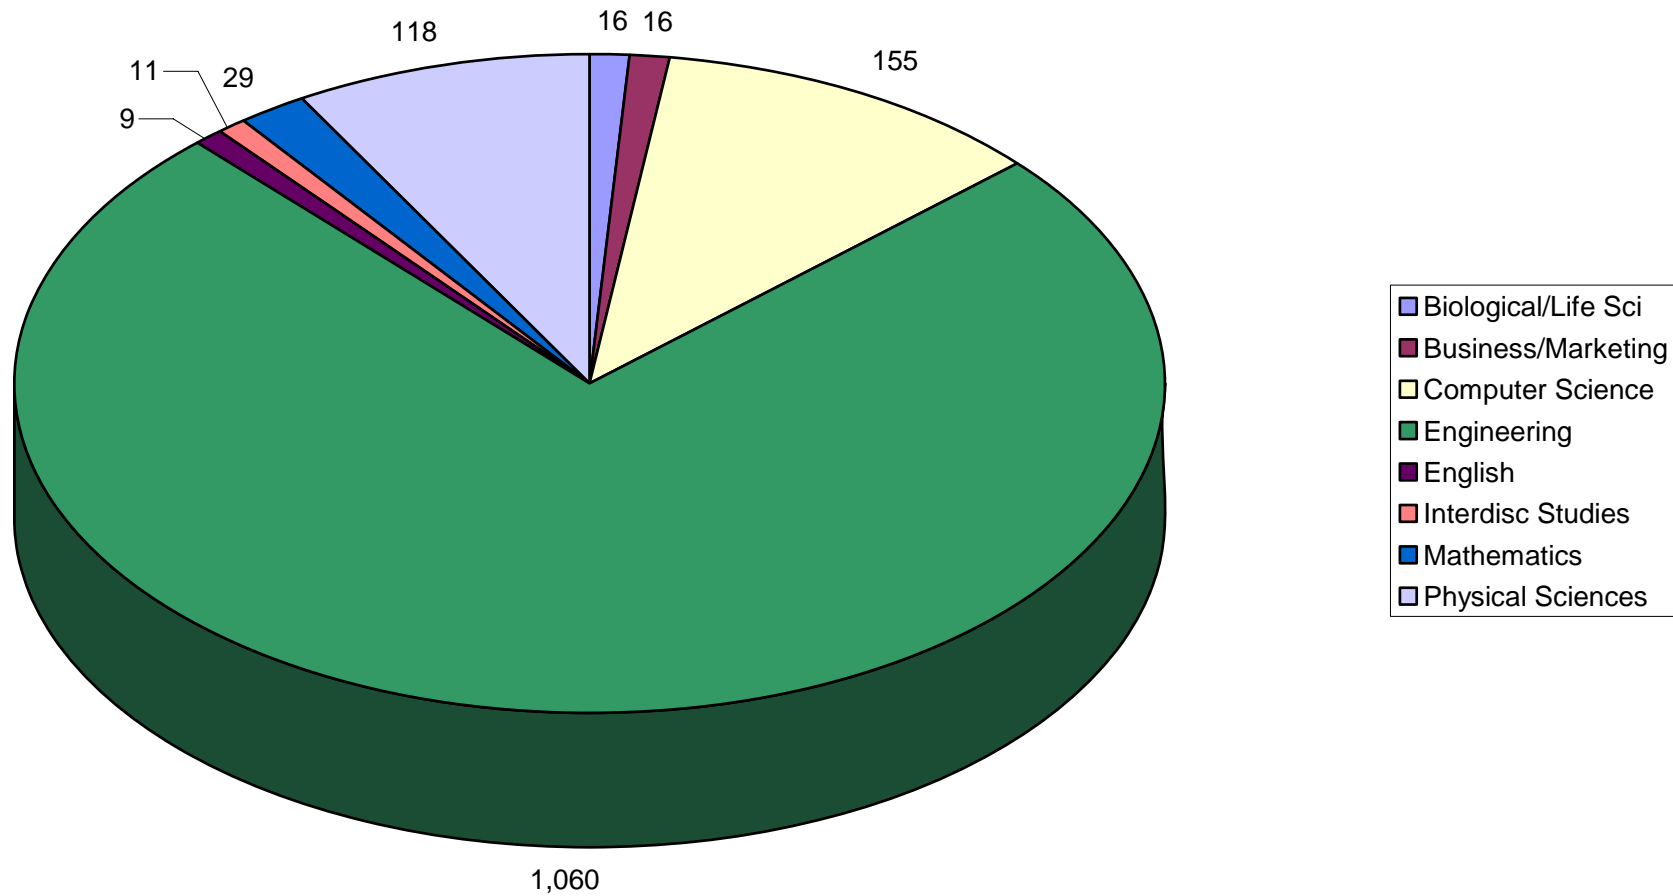

Enrollment Trends by Gender and Level

Enrollment Trends by Gender and Jurisdiction

Male Enrollment Trends by Ethnicity

	FS2000	FS2001	FS2002	FS2003	FS2004	FS2005	FS2006	FS2007
■ White, Non-Hispanic	2,687	2,766	2,938	3,073	3,157	3,350	3,451	3,647
■ Non-Resident International	476	580	671	589	463	434	446	475
■ Hispanic	41	43	64	69	74	97	99	102
■ Black, Non-Hispanic	117	142	152	165	158	173	175	194
■ Asian or Pacific Islander	98	95	106	114	107	115	156	146
■ American Indian / Alaskan Native	17	21	17	20	15	15	16	26
■ Not Specified	140	139	159	181	224	194	189	186

Female Enrollment Trends by Ethnicity

	FS2000	FS2001	FS2002	FS2003	FS2004	FS2005	FS2006	FS2007
White, Non-Hispanic	801	801	818	876	869	892	972	1,018
Non-Resident International	114	143	148	160	137	131	139	144
Hispanic	17	20	19	31	26	29	38	37
Black, Non-Hispanic	51	55	61	65	60	64	70	77
Asian or Pacific Islander	29	33	31	37	35	43	42	52
American Indian / Alaskan Native	7	5	6	7	8	6	4	7
Not Specified	31	40	50	72	74	59	61	56

Undergraduate Enrollment by Discipline Fall 2007

Undergraduate Enrollment by Discipline Fall 2007

International Students by Academic Degree Level Fall 2007

International Students by Degree Level Fall 2007