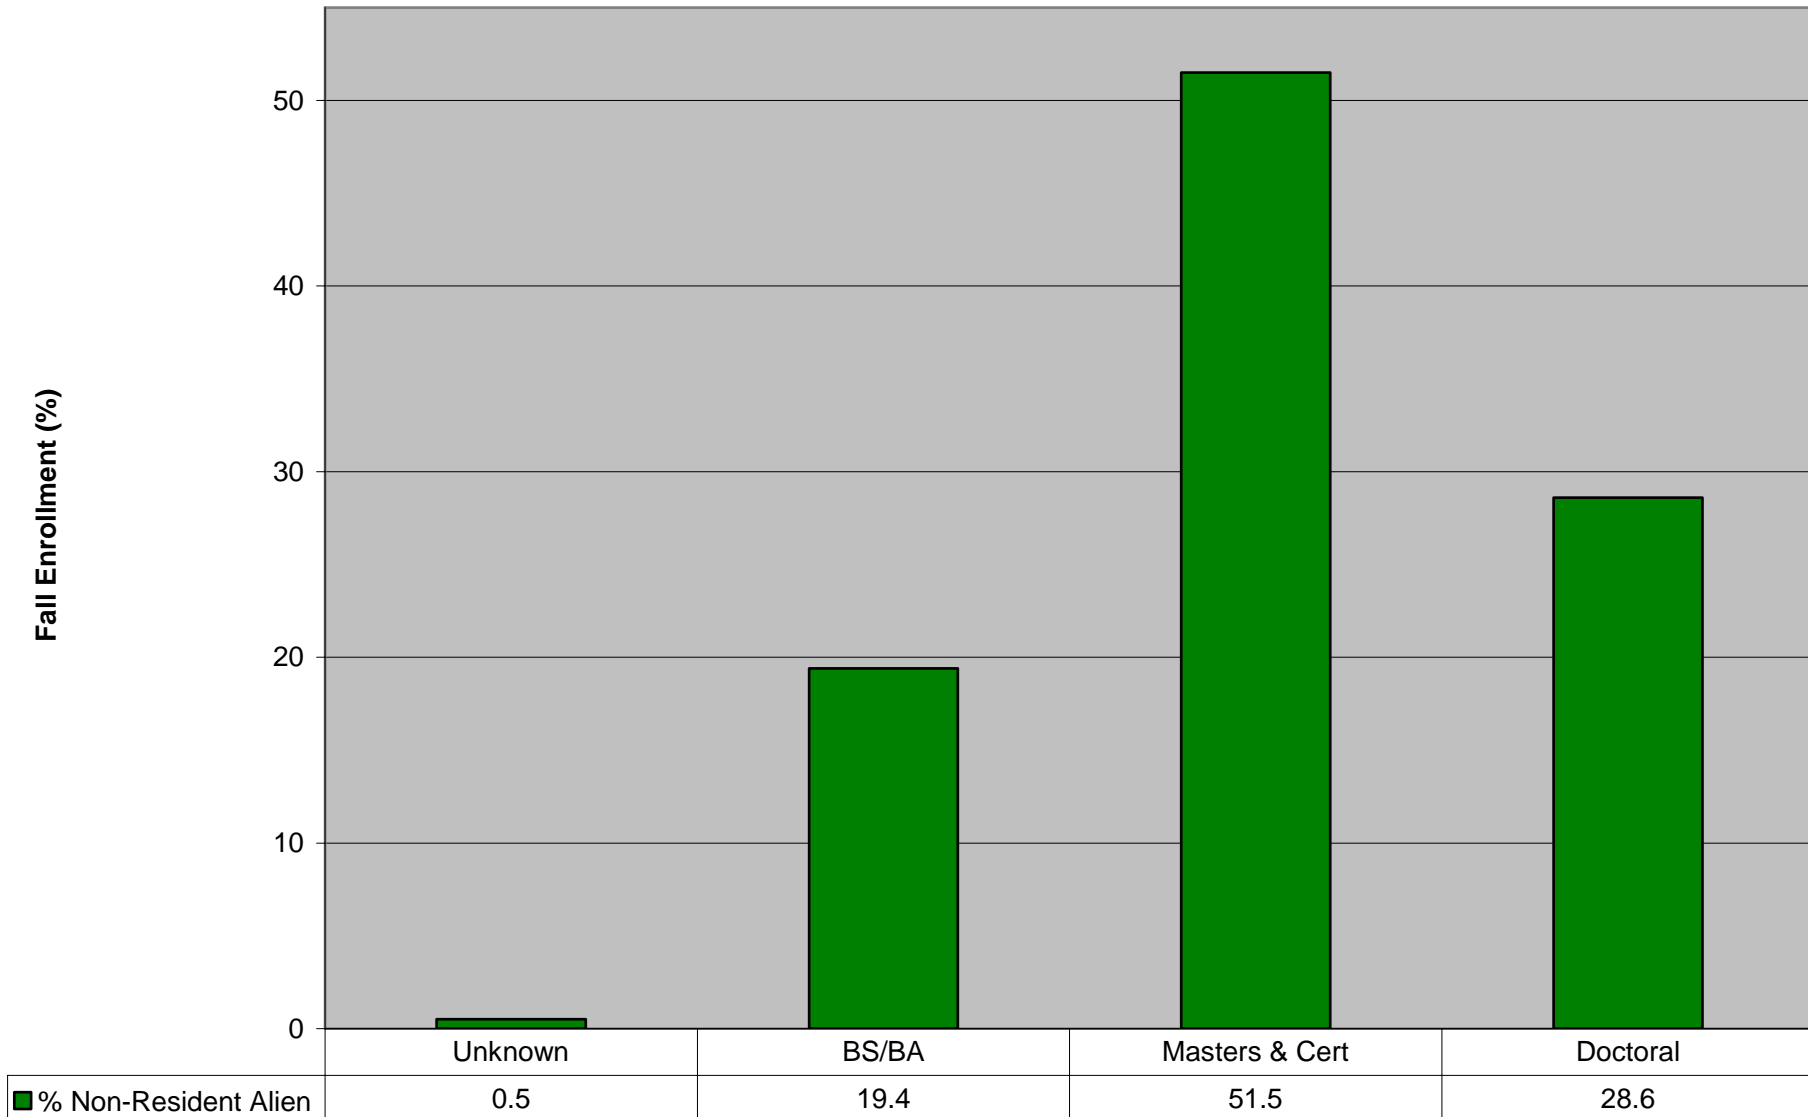

International Students by Academic Degree Level Fall 2007