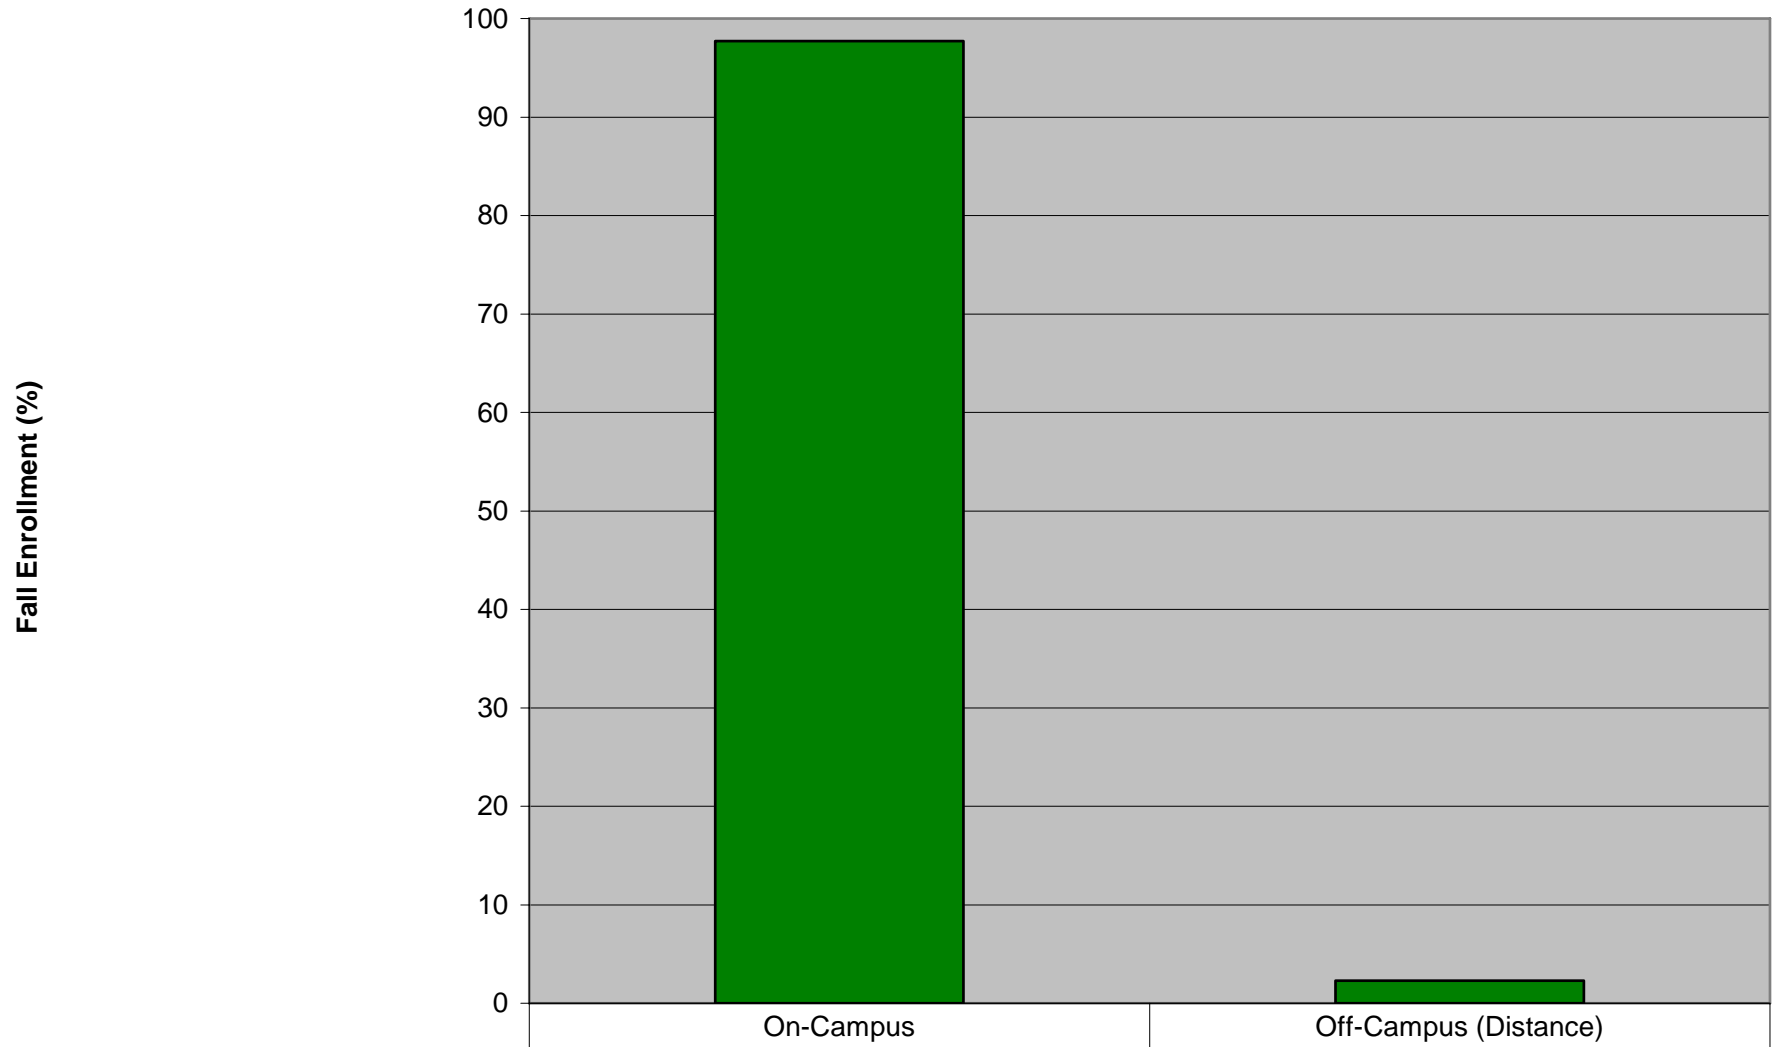

■ % of International Enrollment by Level, FS 2007

Graduate

80.3

Undergraduate

19.7

International Students by Location Fall 2007

■ % International Enrollment by Jurisdiction:
FS2007

On-Campus