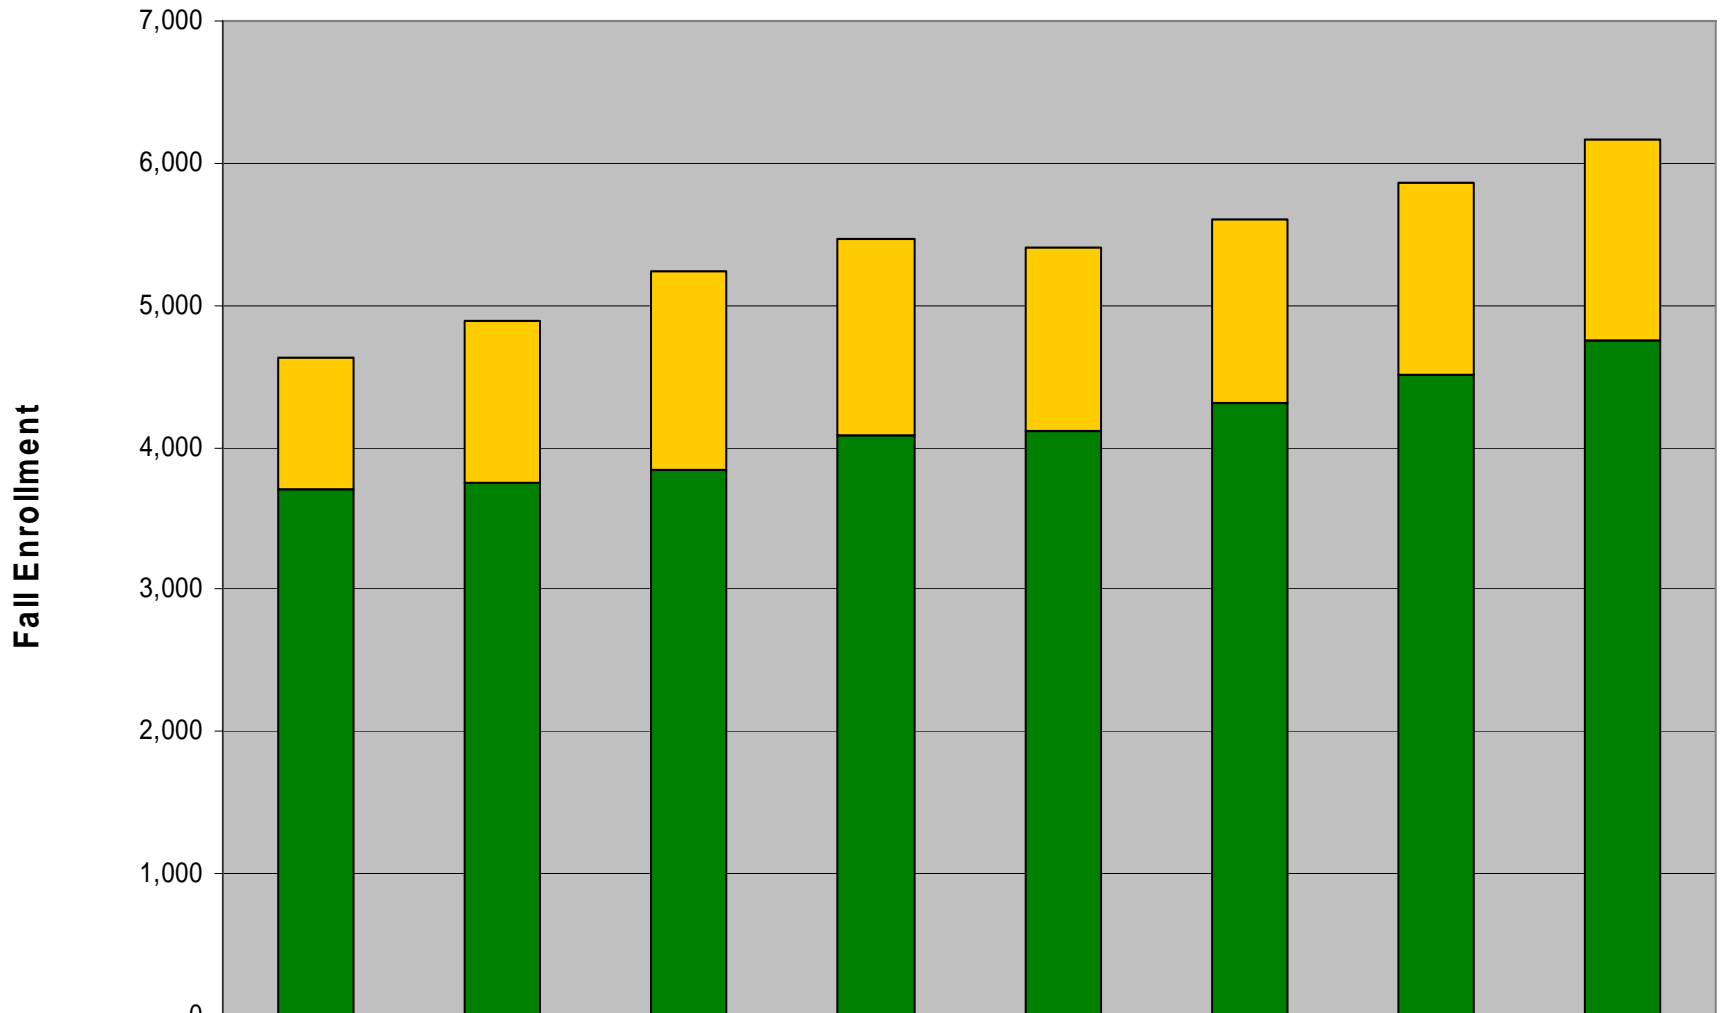

Enrollment Trends by Level

■ Graduate	928	1,127	1,391	1,370	1,286	1,289	1,343	1,414
■ Undergraduate	3,698	3,756	3,849	4,089	4,121	4,313	4,515	4,753

Enrollment Trends by Jurisdiction

	FS2000	FS2001	FS2002	FS2003	FS2004	FS2005	FS2006	FS2007
Off-Campus (Distance)	233	308	392	476	470	500	469	530
Campus	4,393	4,575	4,848	4,983	4,937	5,102	5,389	5,637

Enrollment Trends by In-State and Out-of State

International	590	723	819	749	600	565	585	619
Out of State	906	929	1,031	1,041	1,064	1,092	1,151	1,192
Missouri (In-State)	3,130	3,231	3,390	3,669	3,743	3,945	4,122	4,356

Enrollment Trends by Gender and Level

Enrollment Trends by Gender and Jurisdiction

Male Enrollment Trends by Ethnicity

	FS2000	FS2001	FS2002	FS2003	FS2004	FS2005	FS2006	FS2007
■ White, Non-Hispanic	2,687	2,766	2,938	3,073	3,157	3,350	3,451	3,647
■ Non-Resident International	476	580	671	589	463	434	446	475
■ Hispanic	41	43	64	69	74	97	99	102
■ Black, Non-Hispanic	117	142	152	165	158	173	175	194
■ Asian or Pacific Islander	98	95	106	114	107	115	156	146
■ American Indian / Alaskan Native	17	21	17	20	15	15	16	26
■ Not Specified	140	139	159	181	224	194	189	186