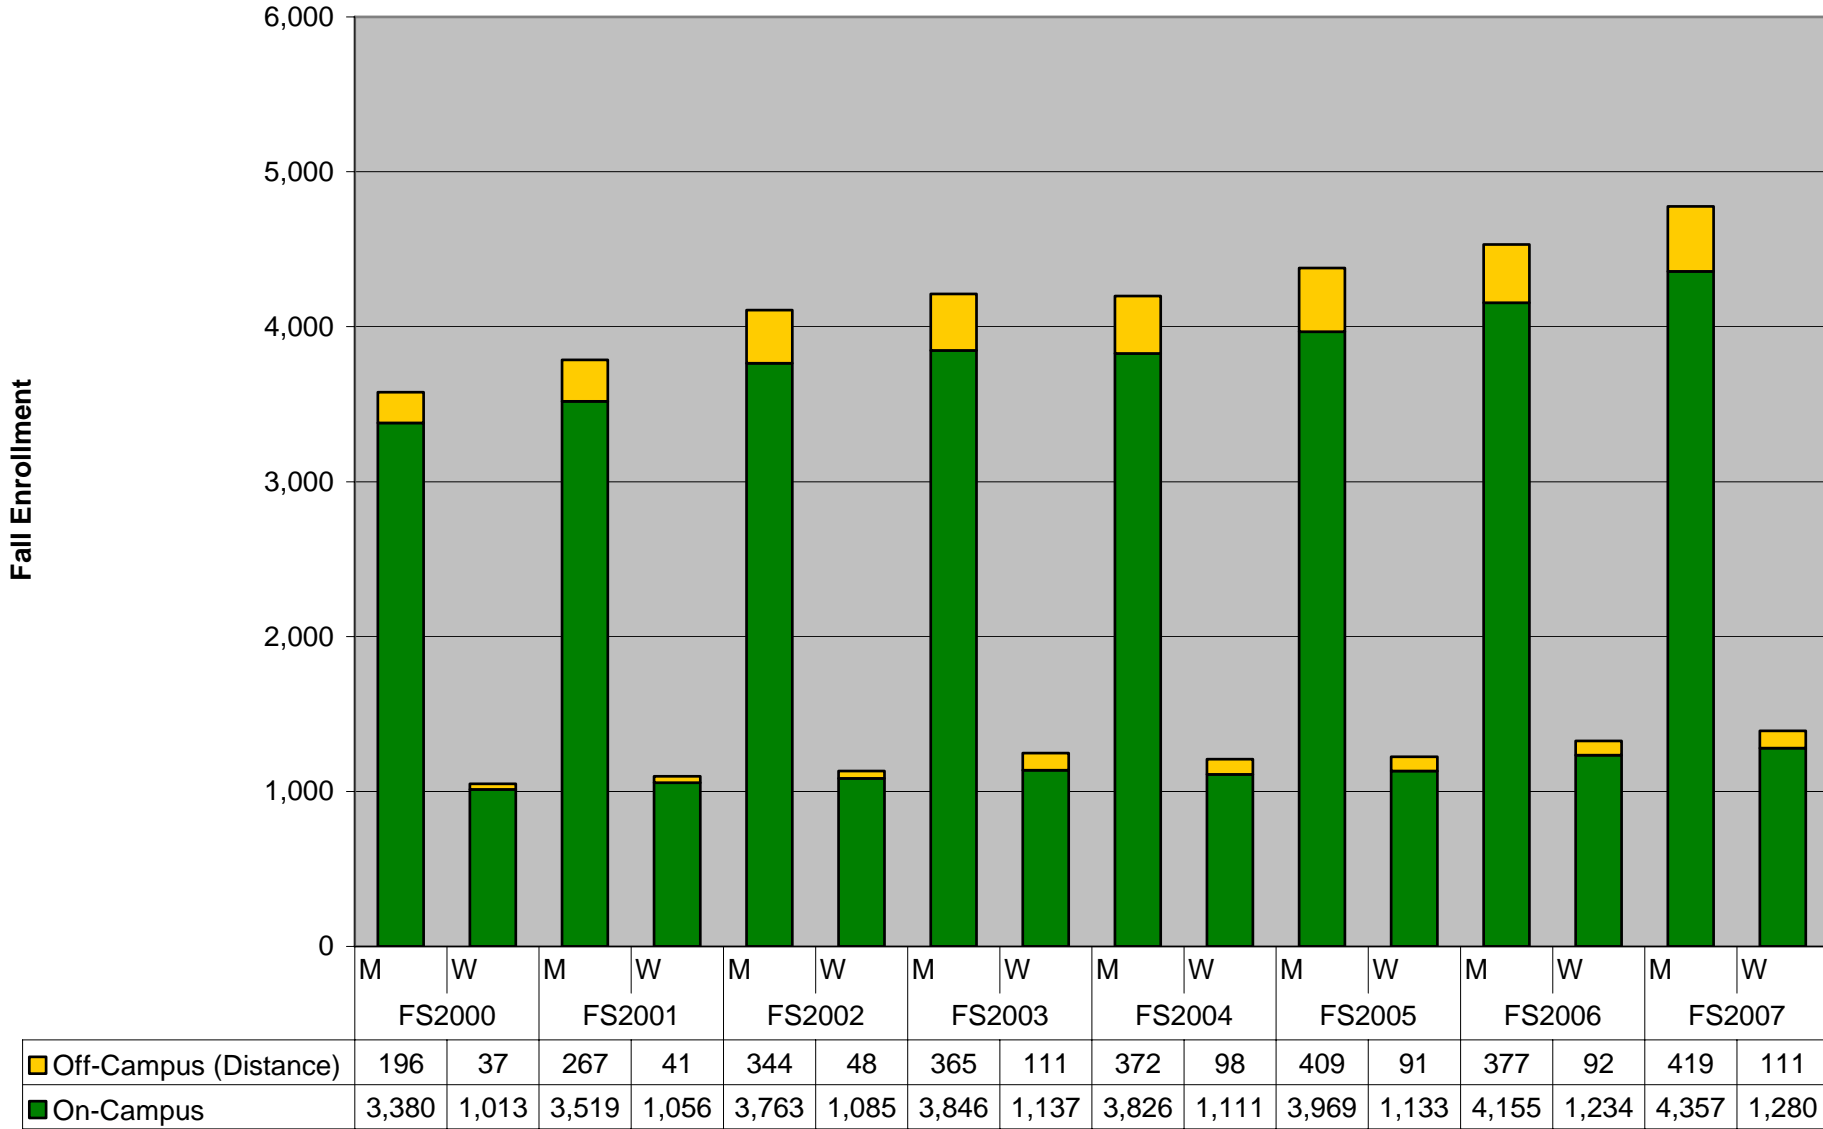

Enrollment Trends by Level

■ Graduate	928	1,127	1,391	1,370	1,286	1,289	1,343	1,414
■ Undergraduate	3,698	3,756	3,849	4,089	4,121	4,313	4,515	4,753

Enrollment Trends by Jurisdiction

	FS2000	FS2001	FS2002	FS2003	FS2004	FS2005	FS2006	FS2007
Off-Campus (Distance)	233	308	392	476	470	500	469	530
Campus	4,393	4,575	4,848	4,983	4,937	5,102	5,389	5,637

Enrollment Trends by In-State and Out-of State

International	590	723	819	749	600	565	585	619
Out of State	906	929	1,031	1,041	1,064	1,092	1,151	1,192
Missouri (In-State)	3,130	3,231	3,390	3,669	3,743	3,945	4,122	4,356

Enrollment Trends by Gender and Level

Enrollment Trends by Gender and Jurisdiction

Male Enrollment Trends by Ethnicity

	FS2000	FS2001	FS2002	FS2003	FS2004	FS2005	FS2006	FS2007
■ White, Non-Hispanic	2,687	2,766	2,938	3,073	3,157	3,350	3,451	3,647
■ Non-Resident International	476	580	671	589	463	434	446	475
■ Hispanic	41	43	64	69	74	97	99	102
■ Black, Non-Hispanic	117	142	152	165	158	173	175	194
■ Asian or Pacific Islander	98	95	106	114	107	115	156	146
■ American Indian / Alaskan Native	17	21	17	20	15	15	16	26
■ Not Specified	140	139	159	181	224	194	189	186