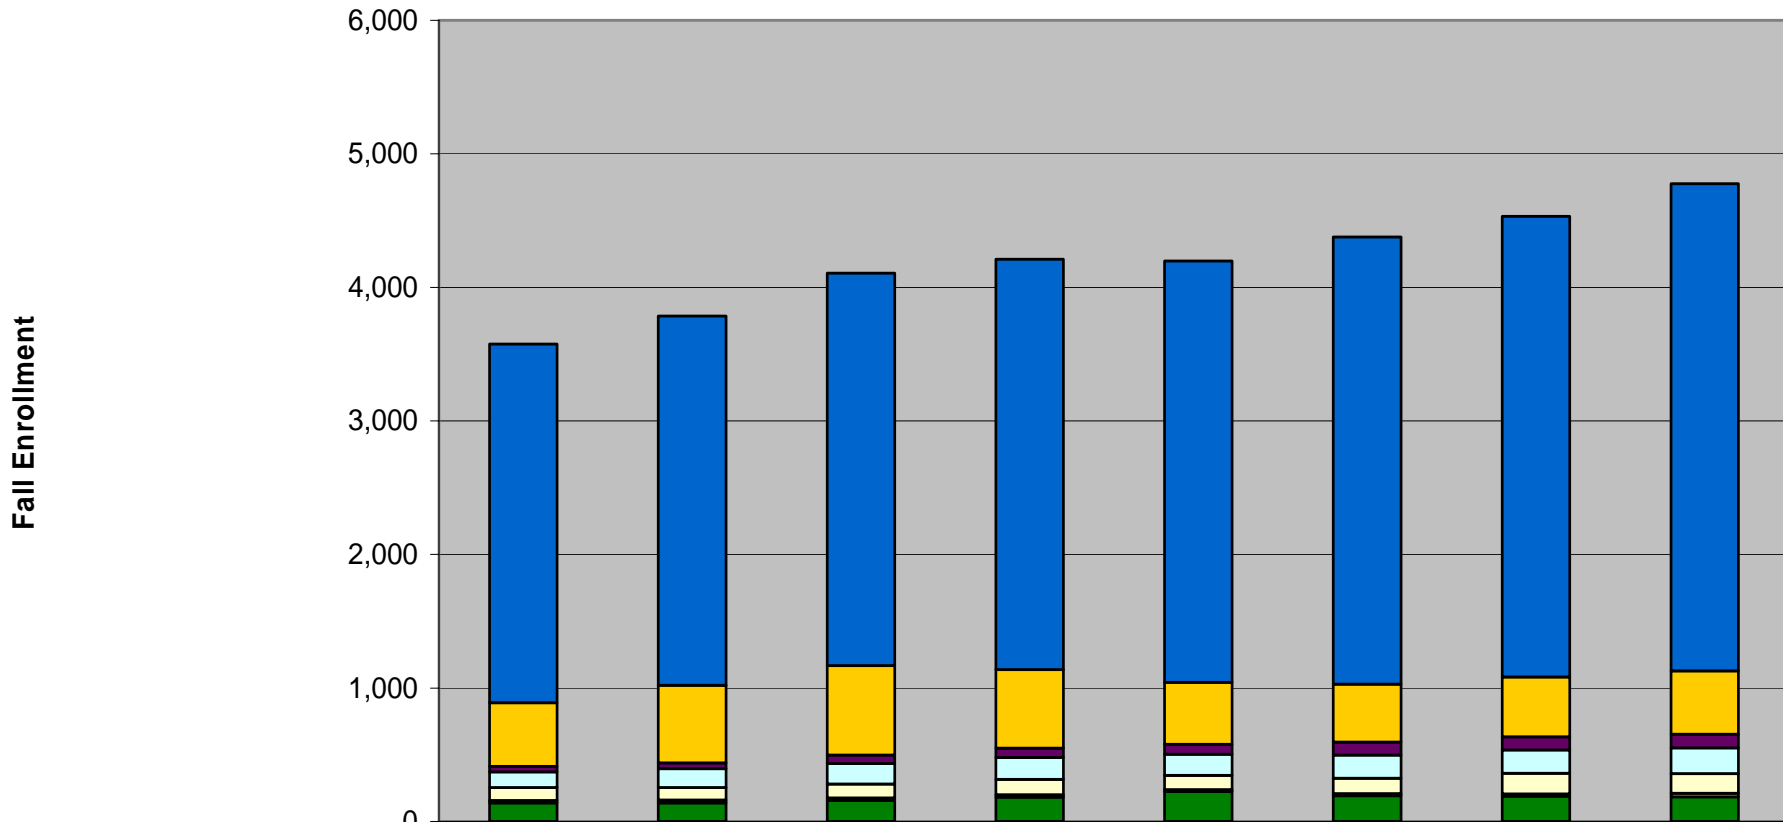

Enrollment Trends by Level

■ Graduate	928	1,127	1,391	1,370	1,286	1,289	1,343	1,414
■ Undergraduate	3,698	3,756	3,849	4,089	4,121	4,313	4,515	4,753

Enrollment Trends by Jurisdiction

	FS2000	FS2001	FS2002	FS2003	FS2004	FS2005	FS2006	FS2007
Off-Campus (Distance)	233	308	392	476	470	500	469	530
Campus	4,393	4,575	4,848	4,983	4,937	5,102	5,389	5,637

Enrollment Trends by In-State and Out-of State

International	590	723	819	749	600	565	585	619
Out of State	906	929	1,031	1,041	1,064	1,092	1,151	1,192
Missouri (In-State)	3,130	3,231	3,390	3,669	3,743	3,945	4,122	4,356

Enrollment Trends by Gender and Level

Enrollment Trends by Gender and Jurisdiction

Male Enrollment Trends by Ethnicity

	FS2000	FS2001	FS2002	FS2003	FS2004	FS2005	FS2006	FS2007
■ White, Non-Hispanic	2,687	2,766	2,938	3,073	3,157	3,350	3,451	3,647
■ Non-Resident International	476	580	671	589	463	434	446	475
■ Hispanic	41	43	64	69	74	97	99	102
■ Black, Non-Hispanic	117	142	152	165	158	173	175	194
■ Asian or Pacific Islander	98	95	106	114	107	115	156	146
■ American Indian / Alaskan Native	17	21	17	20	15	15	16	26
■ Not Specified	140	139	159	181	224	194	189	186