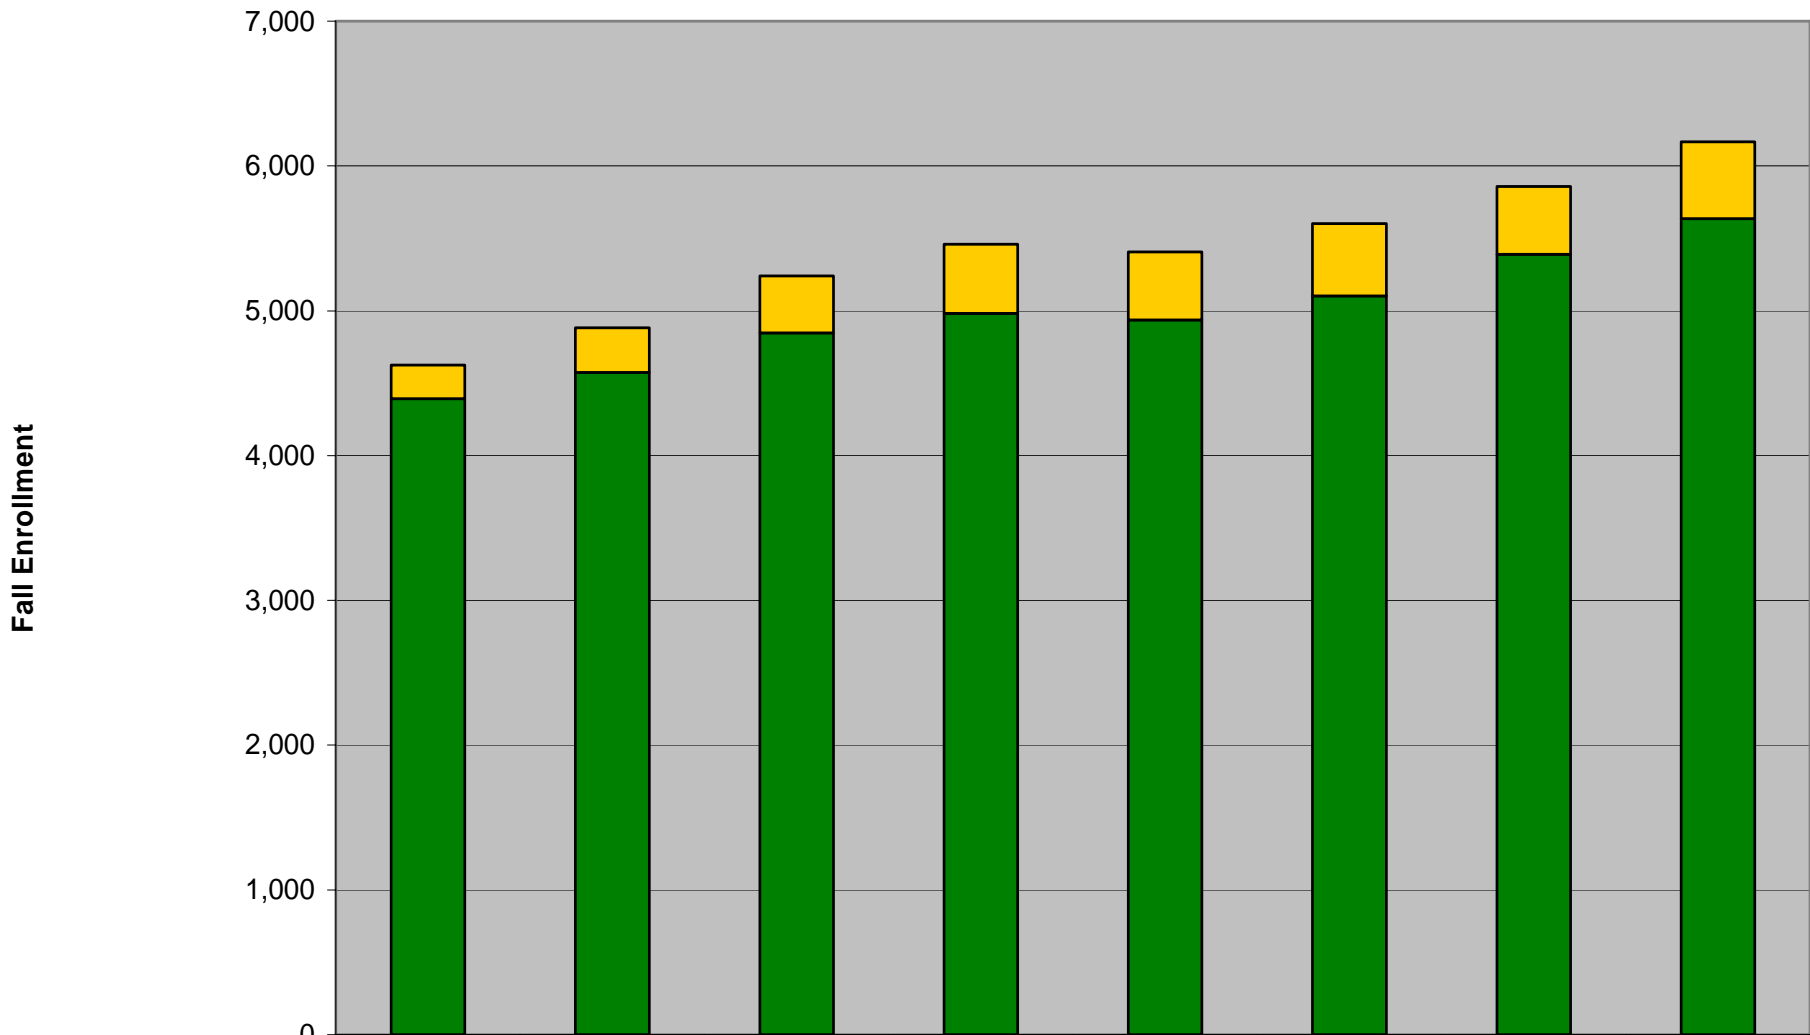

Enrollment Trends by Level

■ Graduate	928	1,127	1,391	1,370	1,286	1,289	1,343	1,414
■ Undergraduate	3,698	3,756	3,849	4,089	4,121	4,313	4,515	4,753

Enrollment Trends by Jurisdiction

	FS2000	FS2001	FS2002	FS2003	FS2004	FS2005	FS2006	FS2007
Off-Campus (Distance)	233	308	392	476	470	500	469	530
Campus	4,393	4,575	4,848	4,983	4,937	5,102	5,389	5,637

Enrollment Trends by In-State and Out-of State

International	590	723	819	749	600	565	585	619
Out of State	906	929	1,031	1,041	1,064	1,092	1,151	1,192
Missouri (In-State)	3,130	3,231	3,390	3,669	3,743	3,945	4,122	4,356

Enrollment Trends by Gender and Level

Enrollment Trends by Gender and Jurisdiction

Male Enrollment Trends by Ethnicity

	FS2000	FS2001	FS2002	FS2003	FS2004	FS2005	FS2006	FS2007
■ White, Non-Hispanic	2,687	2,766	2,938	3,073	3,157	3,350	3,451	3,647
■ Non-Resident International	476	580	671	589	463	434	446	475
■ Hispanic	41	43	64	69	74	97	99	102
■ Black, Non-Hispanic	117	142	152	165	158	173	175	194
■ Asian or Pacific Islander	98	95	106	114	107	115	156	146
■ American Indian / Alaskan Native	17	21	17	20	15	15	16	26
■ Not Specified	140	139	159	181	224	194	189	186