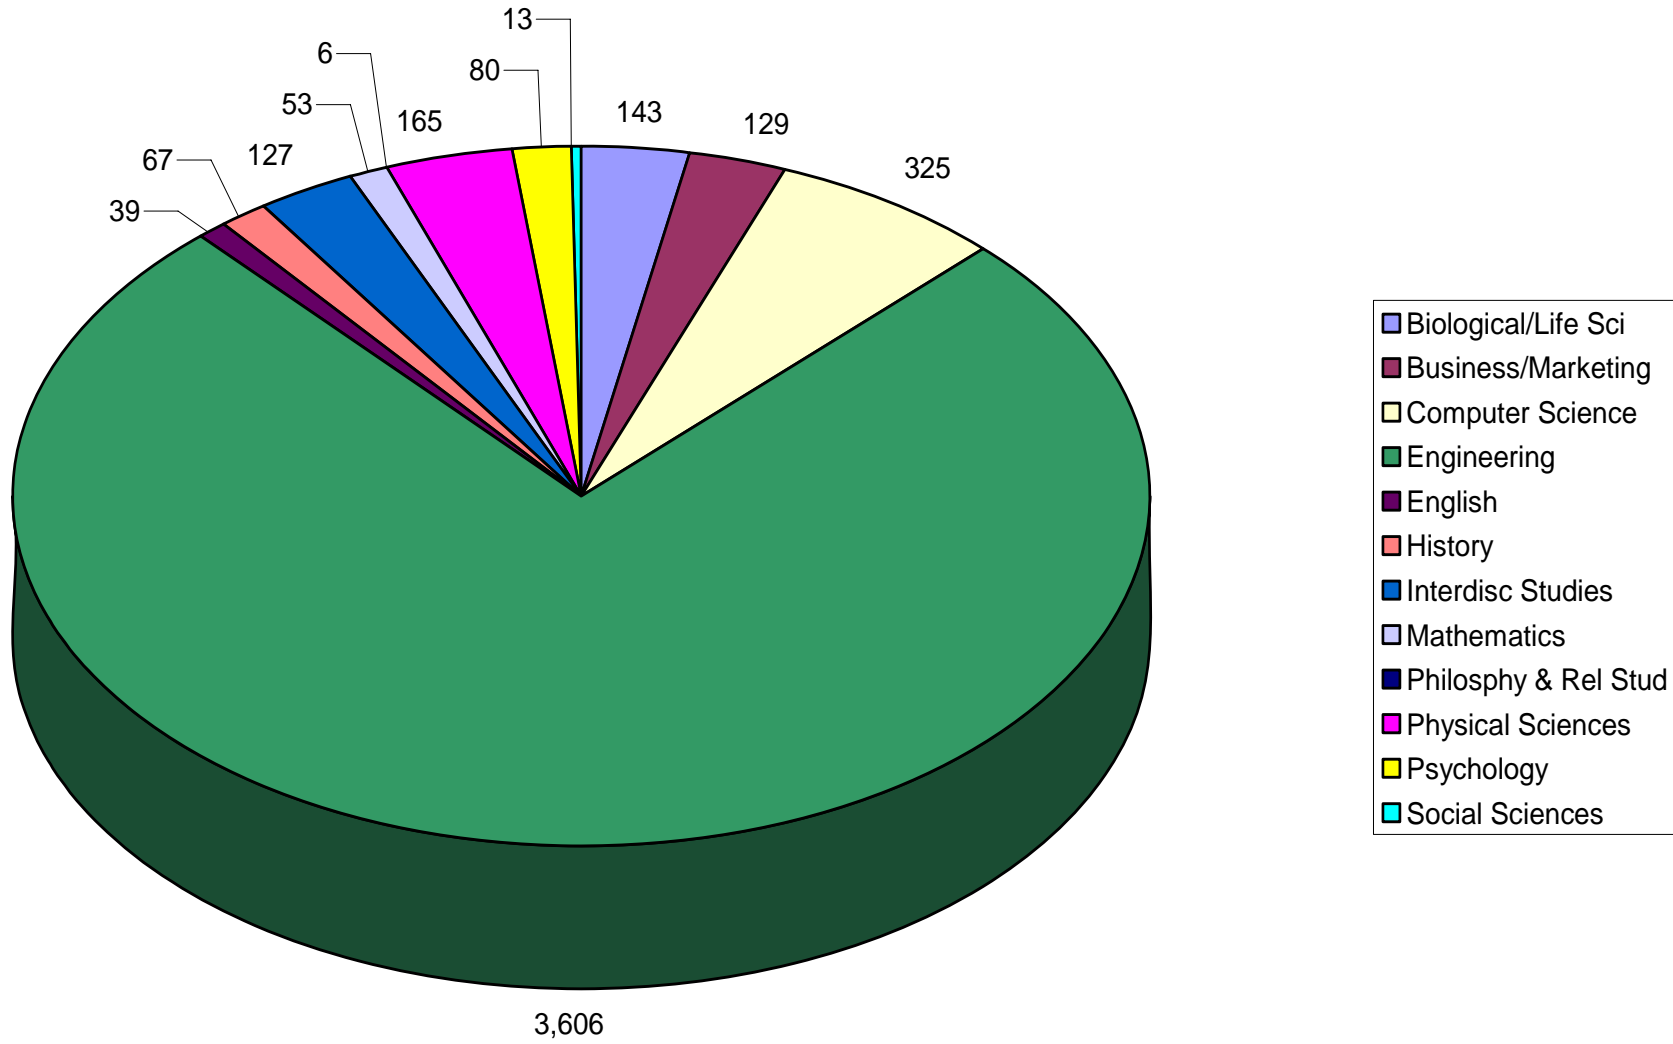

Undergraduate Enrollment by Discipline Fall 2007