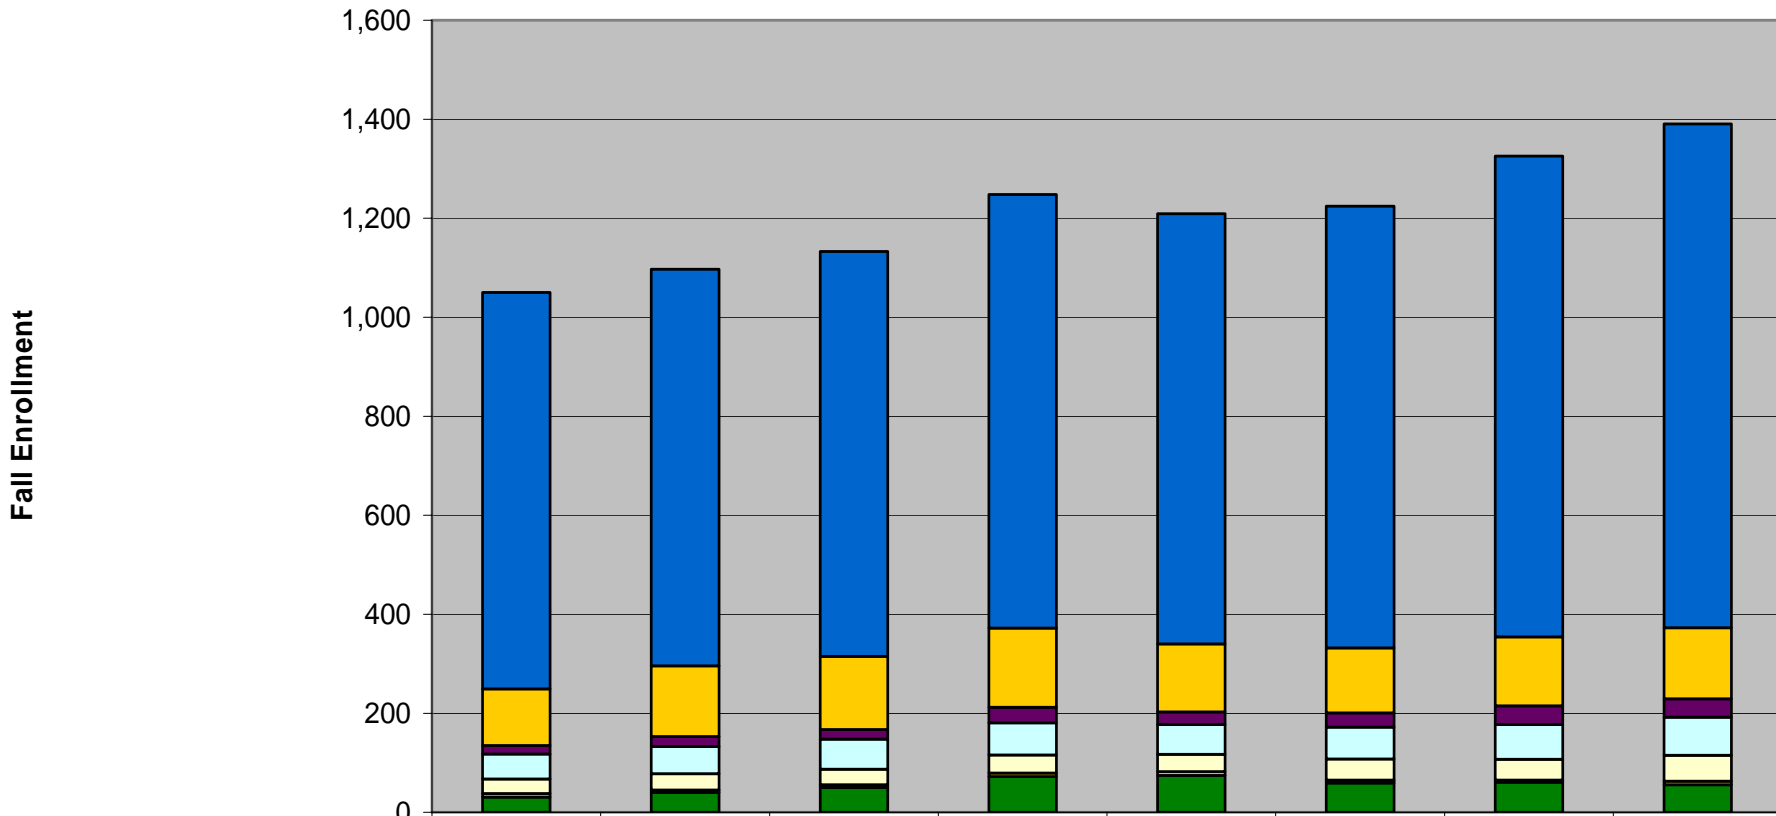

Enrollment Trends by Gender and Level

Enrollment Trends by Gender and Jurisdiction

Male Enrollment Trends by Ethnicity

	FS2000	FS2001	FS2002	FS2003	FS2004	FS2005	FS2006	FS2007
■ White, Non-Hispanic	2,687	2,766	2,938	3,073	3,157	3,350	3,451	3,647
■ Non-Resident International	476	580	671	589	463	434	446	475
■ Hispanic	41	43	64	69	74	97	99	102
■ Black, Non-Hispanic	117	142	152	165	158	173	175	194
■ Asian or Pacific Islander	98	95	106	114	107	115	156	146
■ American Indian / Alaskan Native	17	21	17	20	15	15	16	26
■ Not Specified	140	139	159	181	224	194	189	186

Female Enrollment Trends by Ethnicity

	FS2000	FS2001	FS2002	FS2003	FS2004	FS2005	FS2006	FS2007
White, Non-Hispanic	801	801	818	876	869	892	972	1,018
Non-Resident International	114	143	148	160	137	131	139	144
Hispanic	17	20	19	31	26	29	38	37
Black, Non-Hispanic	51	55	61	65	60	64	70	77
Asian or Pacific Islander	29	33	31	37	35	43	42	52
American Indian / Alaskan Native	7	5	6	7	8	6	4	7
Not Specified	31	40	50	72	74	59	61	56