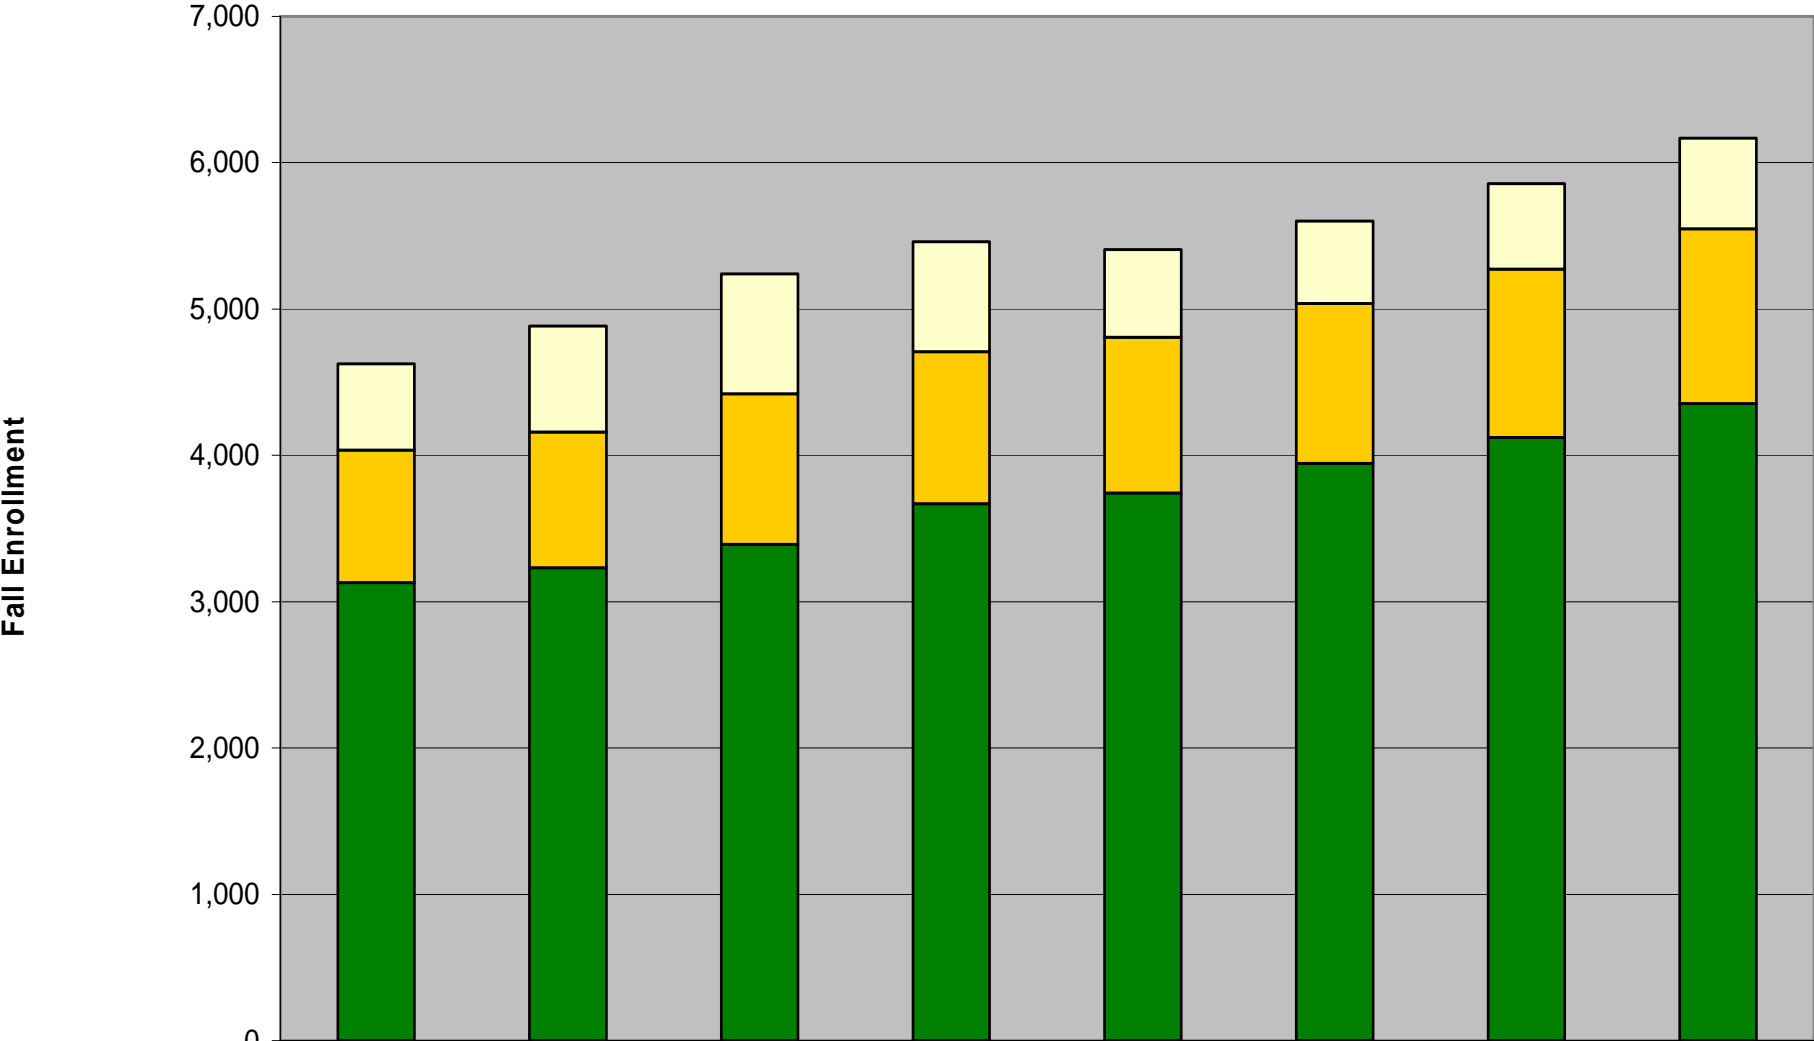

Enrollment Trends by Level

■ Graduate	928	1,127	1,391	1,370	1,286	1,289	1,343	1,414
■ Undergraduate	3,698	3,756	3,849	4,089	4,121	4,313	4,515	4,753

Enrollment Trends by Jurisdiction

	FS2000	FS2001	FS2002	FS2003	FS2004	FS2005	FS2006	FS2007
Off-Campus (Distance)	233	308	392	476	470	500	469	530
Campus	4,393	4,575	4,848	4,983	4,937	5,102	5,389	5,637

Enrollment Trends by In-State and Out-of State

International	590	723	819	749	600	565	585	619
Out of State	906	929	1,031	1,041	1,064	1,092	1,151	1,192
Missouri (In-State)	3,130	3,231	3,390	3,669	3,743	3,945	4,122	4,356

Enrollment Trends by Gender and Level

Enrollment Trends by Gender and Jurisdiction

Male Enrollment Trends by Ethnicity

	FS2000	FS2001	FS2002	FS2003	FS2004	FS2005	FS2006	FS2007
■ White, Non-Hispanic	2,687	2,766	2,938	3,073	3,157	3,350	3,451	3,647
■ Non-Resident International	476	580	671	589	463	434	446	475
■ Hispanic	41	43	64	69	74	97	99	102
■ Black, Non-Hispanic	117	142	152	165	158	173	175	194
■ Asian or Pacific Islander	98	95	106	114	107	115	156	146
■ American Indian / Alaskan Native	17	21	17	20	15	15	16	26
■ Not Specified	140	139	159	181	224	194	189	186